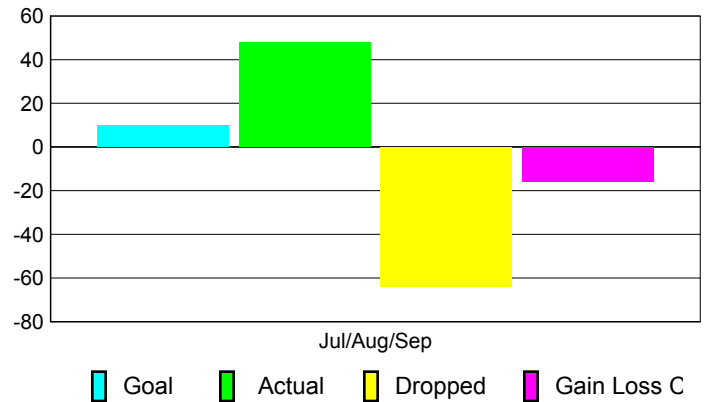

Membership Results 2010-2011

Goal, New, Dropped, Gain/Loss